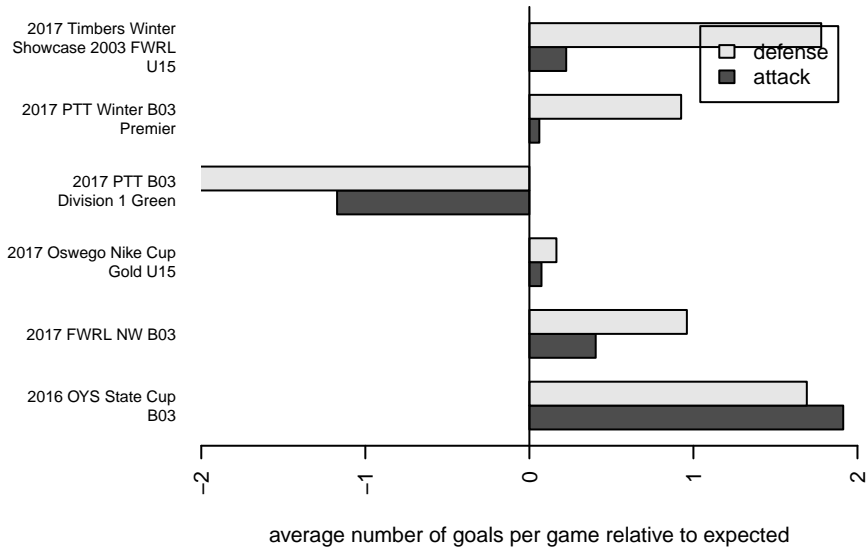

Performance relative to 13 month average