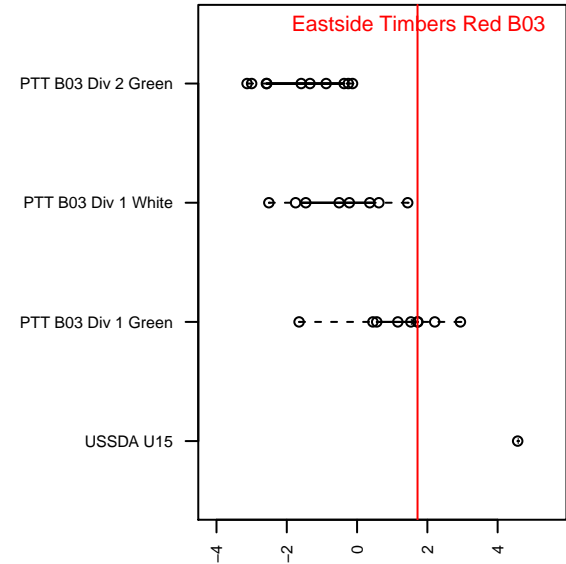

**attack and defense rating
relative to others at age
and all opponents in last 13 months**