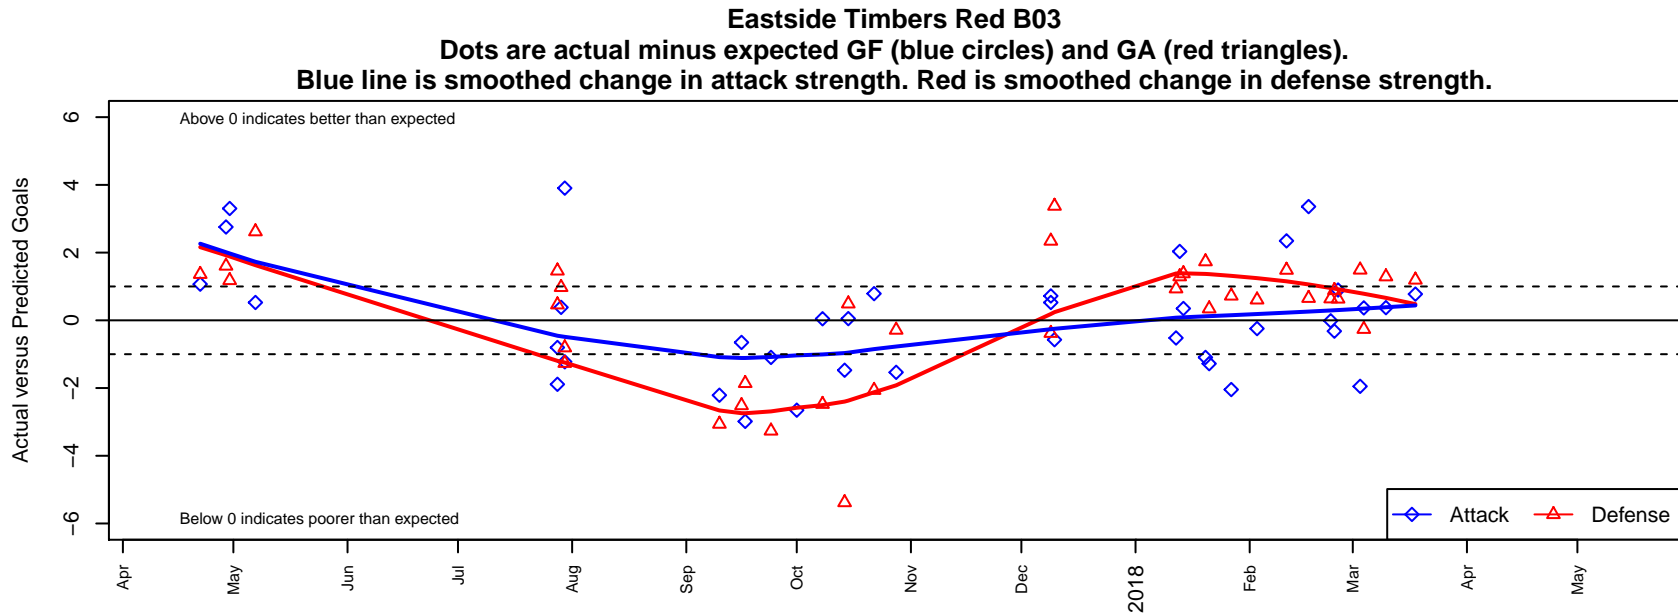

Eastside Timbers Red B03

Eastside United FC
 Gresham, OR
 B03 total strength=1461
 attack=13.39 defense=7.32
 fall league = PTT B03 Div 1 Green
 spr league = PTT Win B03 Premier
 notes= Sunderland

alt names used:
 Eastside Timbers 03B Red (OR) (SC)
 EASTSIDE TIMBERS U14 RED 03 (OR)
 EST 03B Red
 EASTSIDE TIMBERS 2003B RED (OR)
 EST 03B Red
 Eastside Timbers 03B Red (OR)

Venues played:
 2016 OYS State Cup B03
 2017 Oswego Nike Cup Gold U15
 2017 PTT B03 Division 1 Green
 2017 Timbers Winter Showcase 2003 FWRL U
 2017 FWRL NW B03
 2017 PTT Winter B03 Premier

**attack and defense variance (black dot)
relative to other teams
and top 10 in region**